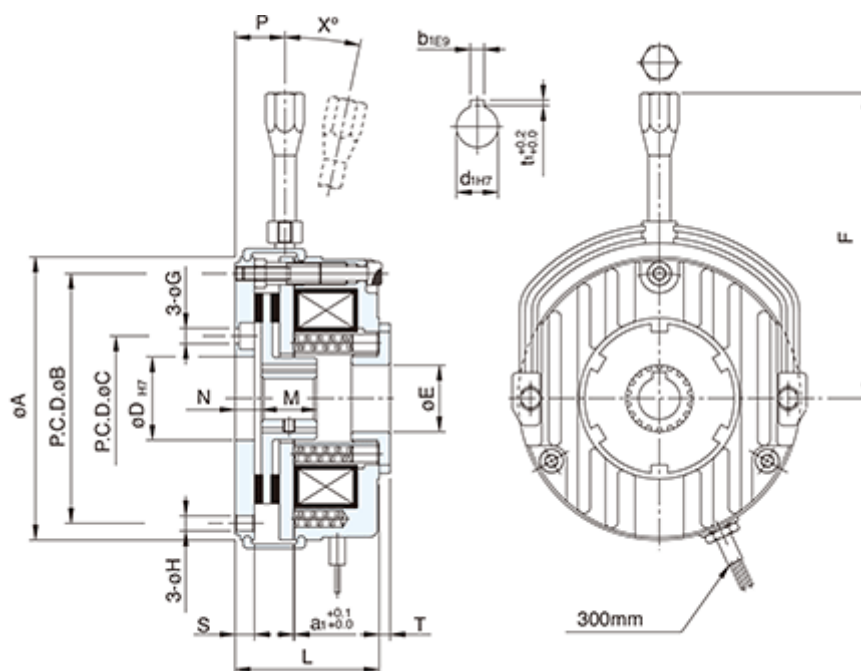

Article number: 2599601150335

Description: CT Brake complete ABS015AA
205VDC 150Nm Hub Bore Keyway Ø35mm

Measures

A = 215	F = 260	T = 6
a1 = 0.4	G = 9	t1 = 3.8
B = 196	H = 9	X = 12
b1 = 10	L = 96	
C = 100	M = 35	
D = 75	N = 15	
d1 = 35	P = 33	
E = 62	S = 11	